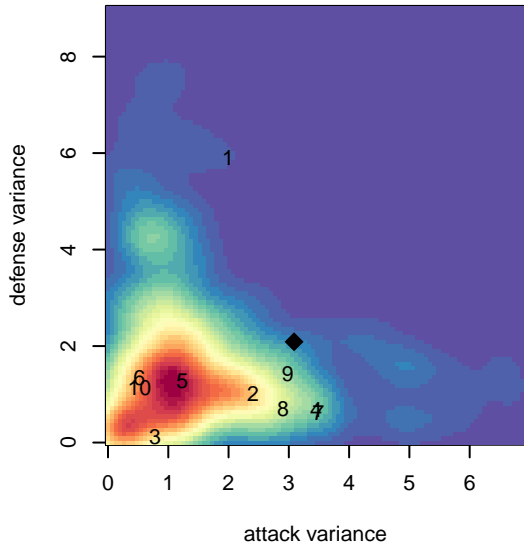

North Idaho Inferno G04

, ID
 G04 total strength=853
 attack=1.82 defense=0.8
 fall league = PSPL–Inland Copa 1 North U13
 spr league = Spr IPL East U13

alt names used:
 North Idaho Inferno FC
 NORTH IDAHO INFERNO FC N.I. INFERNO F
 Inferno Heston G02
 North Idaho Inferno FC
 NORTH IDAHO INFERNO F C HERBERT G–0

North Idaho Inferno G04
 Dots are actual minus expected GF (blue circles) and GA (red triangles).
 Blue line is smoothed change in attack strength. Red is smoothed change in defense strength.

**attack and defense variance (black dot)
relative to other teams
and top 10 in region**