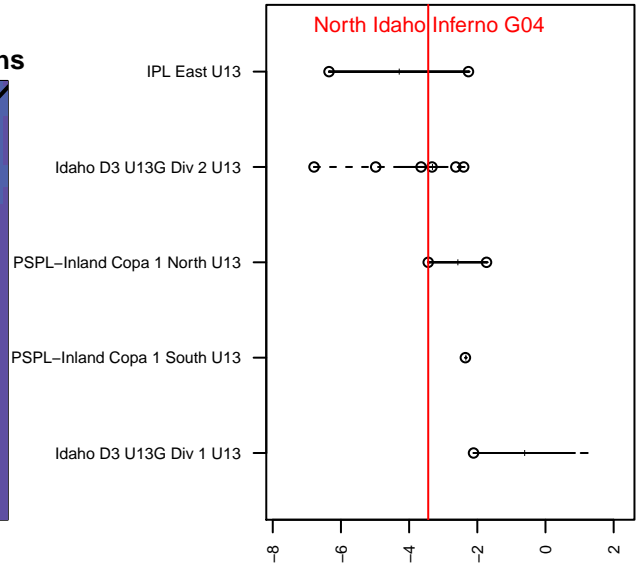

**attack and defense rating
relative to others at age
and all opponents in last 13 months**