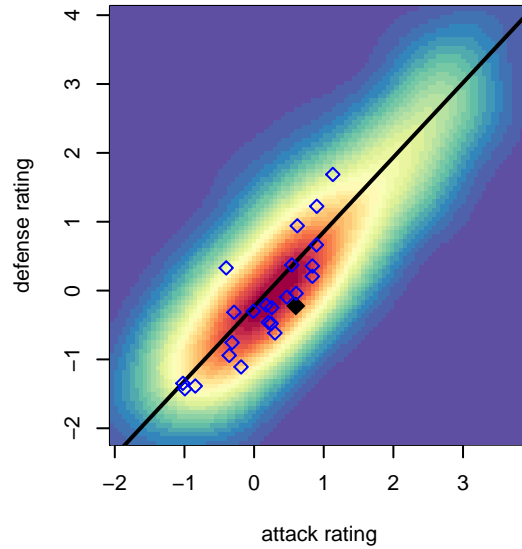

**attack and defense rating
relative to others at age
and all opponents in last 13 months**